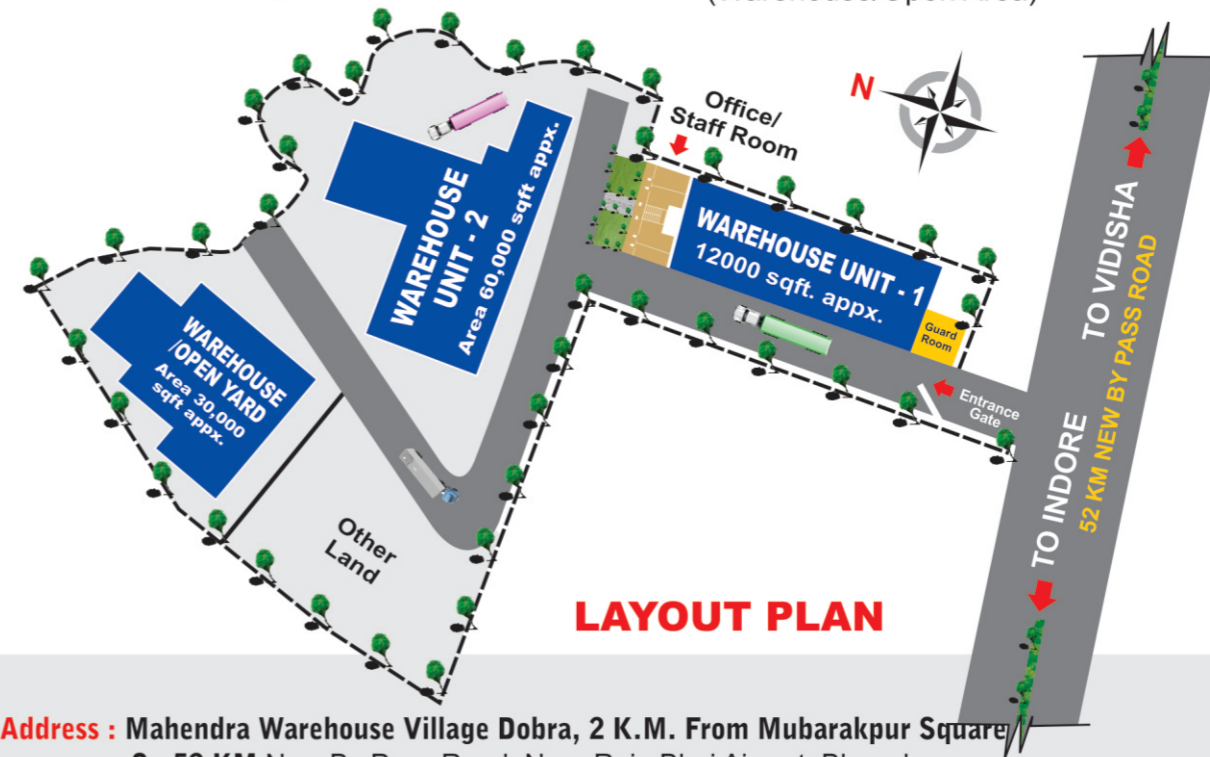

LOCATION PLAN

Site Address : Mahendra Warehouse, Village Dobra,
2 K.M. From Mubarakpur Square On New By Pass Road,
Near Raja Bhoj Airport, Bhopal

Mobile : 9981127116, 9981503663

MAHENDRA WAREHOUSE

The largest Warehouses
in the Town...

**FOR
RENT**

MAHENDRA WAREHOUSE

Security

Large Space

Open Yard

COMPANY PROFILE : Mahendra Agro Services is into warehouse business since last 5 years. We have constructed two warehouse of 25,000 sqft. and 35,000 sqft. at Noorganj, Near Mandideep Industrial Area. Our warehouse are rented out to companies such as Andritz Hydro and Daawat Foods.

Site Address : Mahendra Warehouse Village Dobra, 2 K.M. From Mubarakpur Square
On 52 KM New By Pass Road, Near Raja Bhoj Airport, Bhopal

MAHENDRA WAREHOUSE